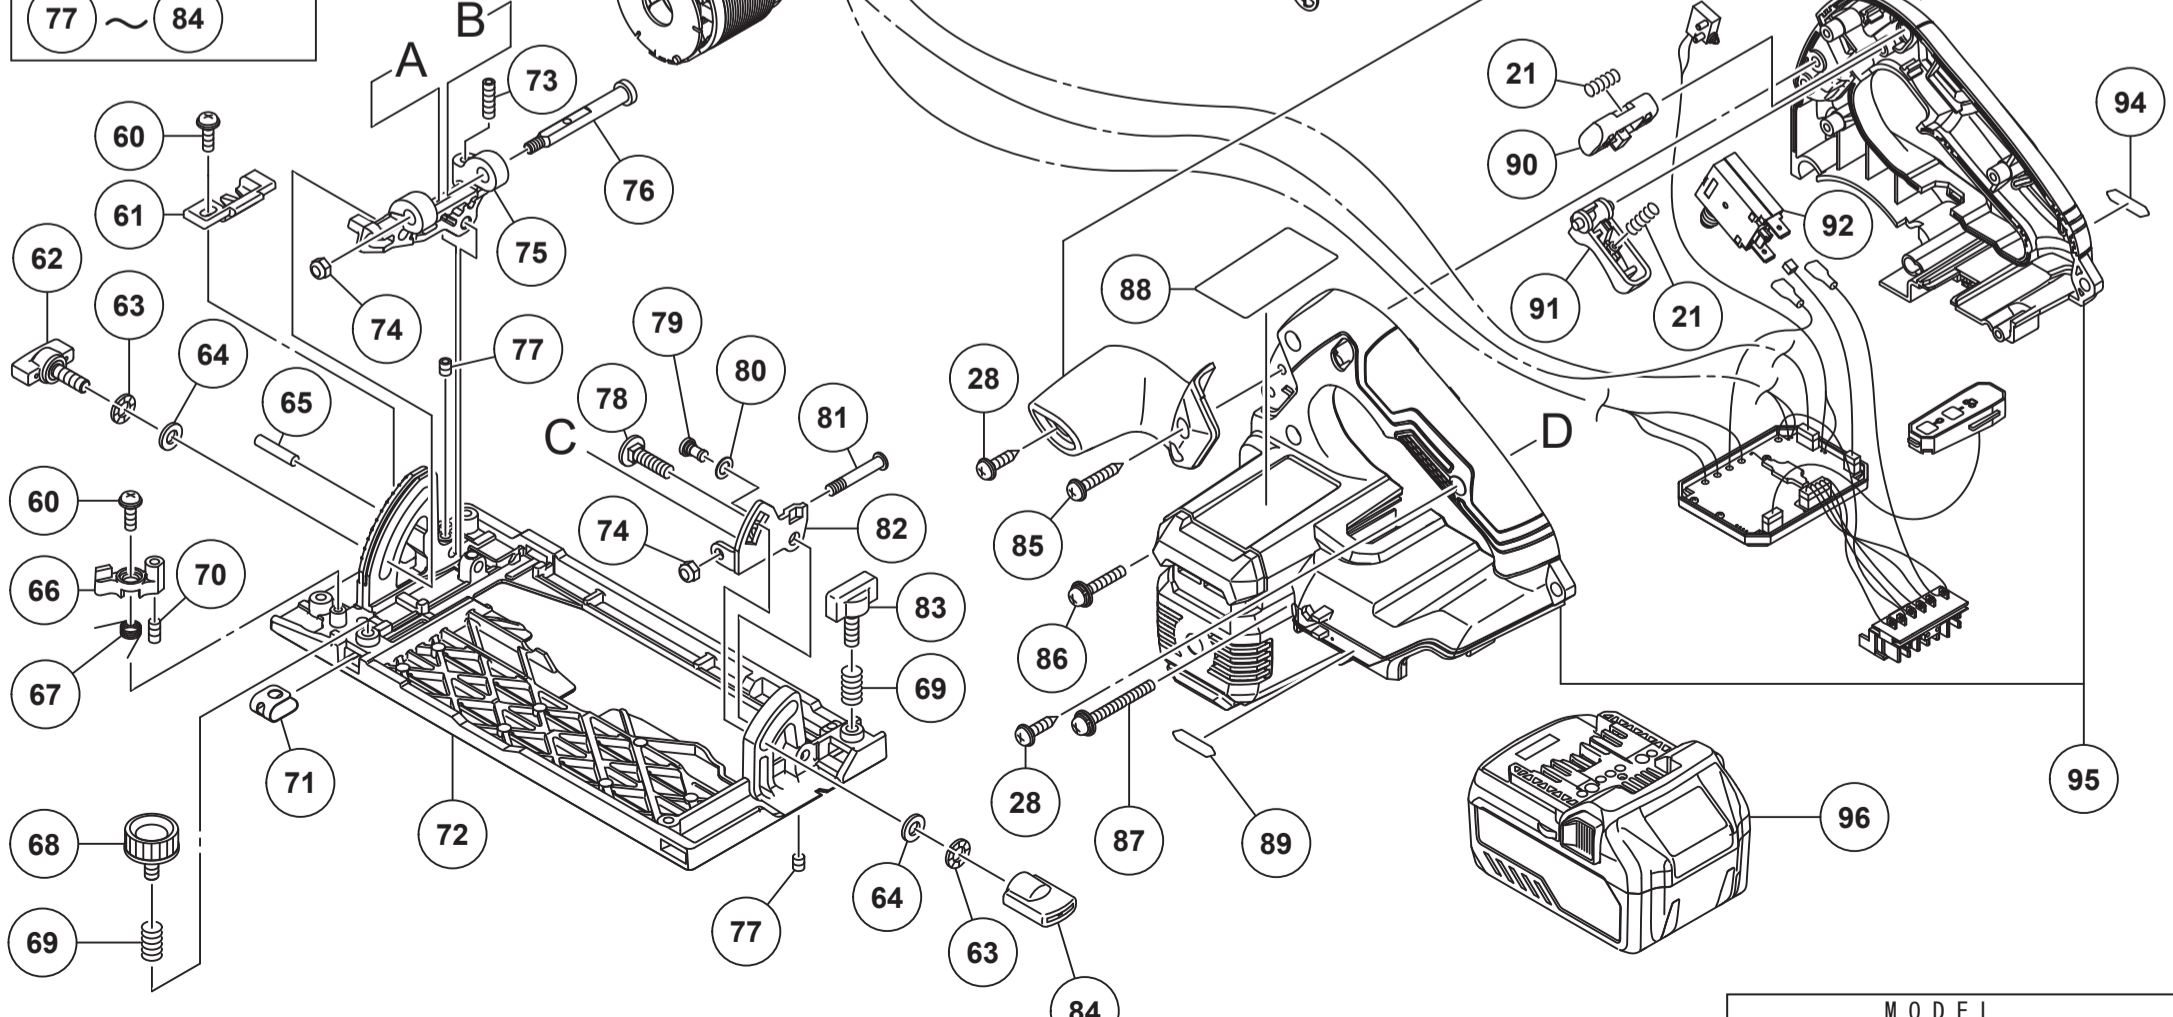

- | | | | |
|----|---|----|----|
| 42 | ~ | 44 | 56 |
| 60 | ~ | 75 | |
| 77 | ~ | 84 | |

HIKOKI

CORDLESS CIRCULAR SAW C3606DB

Item No.	Code No.	Description	No. Used	Remarks
1	329975	WASHER (A)	1	
2	379514	BEARING HOLDER ASS'Y	1	INCLUD.3-5,11-14
3	379535	SECOND SHAFT (A)	1	
4	606ZMZ	BALL BEARING 606VV	1	
5	338921	BEARING HOLDER	1	
6	951039	MACHINE SCREW (W/SP. WASHER) M4X12	3	
7	339257	WASHER	1	
8	373078	RETURN SPRING	1	
9	939548	RETAINING RING FOR D22 SHAFT (10 PCS.)	1	
10	376366	WASHER (A)	1	
11	379534	SPINDLE GEAR SET (A)	1	
12	949203	MACHINE SCREW M3X8 (10 PCS.)	2	
13	338922	BEARING COVER	1	
14	323118	BALL BEARING 6901VV-N	1	
15	338905	LOWER GUARD	1	
16	338927	KNOB	1	
17	302090	TAPPING SCREW D4X10 (BLACK)	1	
*18	338935	TCT SAW BLADE 165MM-D20 HOLE-NT24	1	EXCEPT FOR TPE
19	376367	WASHER (B)	1	
20	338917	HEX. FLANGE BOLT	1	
*21	301631	SPRING (F)	2	FOR EUROPE,GBR,SAF
24	333781	MACHINE SCREW (W/WASHER) M4X12 (BLACK)	1	
26	379537	FLOW GUIDE (C)	1	
27	315500	MACHINE SCREW (W/WASHER) M4X8 (BLACK)	2	
*28	307811	TAPPING SCREW (W/FLANGE) D4X16 (BLACK)	9	FOR EUROPE,GBR,SAF
*29	379509	NOZZLE COVER	1	FOR EUROPE,GBR,SAF
*30	379505	SAW COVER (B)	1	FOR EUROPE,GBR,SAF
*31	380145	FT MACHINE SCREW M4X14	1	FOR EUROPE,GBR,SAF
*32	872470	O-RING (S-26)	1	FOR EUROPE,GBR,SAF
*33	379510	DUST NOZZLE (B)	1	FOR EUROPE,GBR,SAF
34	341148	STATOR SENSOR PCB ASS'Y (A)	1	INCLUD.35
35	379536	LED	1	
36	379506	FAN GUIDE	1	
37	361202	ROTOR ASS'Y (A)	1	INCLUD.38,39
38	606ZMZ	BALL BEARING 606VV	1	
39	609VVM	BALL BEARING 609VVC2PS2L	1	
40	379515	LOCK LEVER	1	
41	878609	O-RING (S-24)	1	
42	379523	LINK	1	
43	379527	GAUGE PLATE (A)	1	
44	379529	NYLOCK SET SCREW M6	3	
45	379533	HEX. SOCKET PIN M5	1	
46A	380801	GEAR COVER	1	
47	310842	CUSHION	1	
48	949793	FLAT HD. SCREW M5X20 (10 PCS.)	1	
49	323211	MACHINE SCREW M4X8 (BLACK)	3	
50	379516	PLATE (L)	1	
51	334225	SPRING	1	
52	942827	RETAINING RING (E-TYPE) FOR D8 SHAFT	1	
53	379519	LEVER	1	
54	379521	SPRING PLATE	1	
55	379518	LOCK NUT (B)	1	
56	379526	SPRING	1	